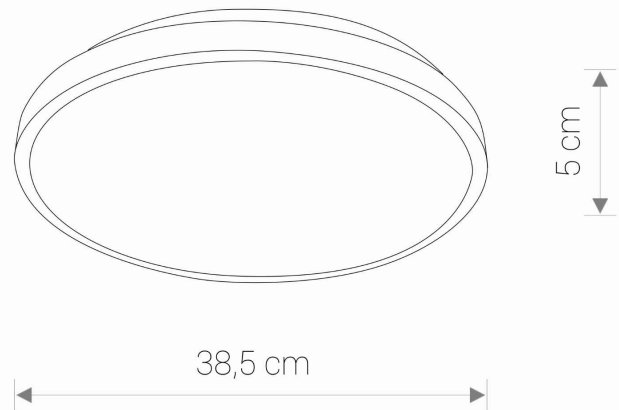

LUMINAIRE MODEL **AGNES ROUND LED 22W 8186** CATALOGUE GROUP **—**
COUNTRY OF ORIGIN **MADE IN P.R.C.**

LIGHT SOURCE **LED**
LIGHT SOURCES TYPE **Integrated**
MAXIMUM WATTAGE **22W**
LAMP INCLUDES SOURCE OF LIGHT **Yes**
IP **IP44**
Interior use
LIFETIME **20000h**

THIS PRODUCT 8186 CONTAINS A LIGHT SOURCE 7454 OF ENERGY EFFICIENCY CLASS: E

PACKAGE DIMENSIONS **40cm/40cm/7cm**
(L/W/H)
NET/GROSS WEIGHT **0.96kg/1.1kg**
ASSEMBLY METHOD **Direct assembly**
LEADING/SUPPLEMENTARY COLOR **White**
MATERIALS **Painted steel, Plastic PMMA**
STYLE **Modern**
ELECTRICAL SECURITY CLASS **I**
POWER SUPPLY **~220-230V/50/60Hz**

DIMENSIONS

5 9 0 3 1 3 9 8 1 8 6 9 8

Item No.	POWER	COLOR TEMP	LUMEN	BEAM ANGLE	CRI	IP	LED BRAND	DRIVER BRAND	LIFETIME	WARRANTY
8186	22W	4000K	1500lm	120°	≥ 80	IP44	—	—	20000h	—